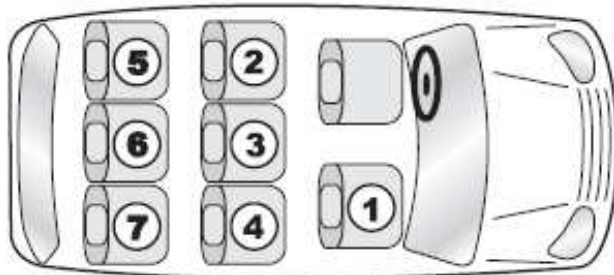

取り付け許可座席番号

ALFA ROMEO *		
159 SW (Facelift 2008)	2005	①
MiTo	2008	① ② ④
AUDI *		
A2	1999 - 2005	① ② ④
A3 3+5	1996 - 2003	② ④
A3 3+5	2004	② ④
A3	2008	② ④
A4 (B5) :	1994 - 2001	① ② ④
A4 (B6)	09/01 - 11/04	① ② ④
A4	2007	② ④
A4	2008	② ④
A5	2007	② ④
A6 (C5 Type 4B) 	2001 - 2004	① ② ④
A6	2004	② ④
A6	2005	② ④
Q5	11/08	① ② ④
Q7	2006	① ② ④
TTS	2006	①
BMW *		
1 (E81/E87)	2004	① ② ④
1 (E82)	2007	① ② ④

1 (E88)	2008	① ② ④
3 (E46)	2000 - 2006	② ④
3 (E46)	2001 - 2004	① ② ④
3 (E46)	1998 - 2005	① ② ④
3 (E46)	1999 - 2005	① ② ④
3 (E90)	2004	① ② ④
3 (E91)	2004	① ② ④
3 (E93)	2007	② ④
5 (E39)	1995 - 2003	② ④
5 (E60)	2003	② ④
5 (E61)	2003	② ④
6 (E63)	2003	①
6 (E64)	2003	①
7 (F01)	2008	① ② ④
X3 (E83)	2004	② ④
Mini (R56)	2006	① ② ④
Mini Clubman	2007	② ④
CHEVROLET *		
Cruze	2009	① ② ④
Epica	2006	①
HHR	2008 - 2009	①
Lacetti	02/04	①
Matiz	2005	①
Nubria	2004 - 2009	①
Nubria	2004 - 09/06	①